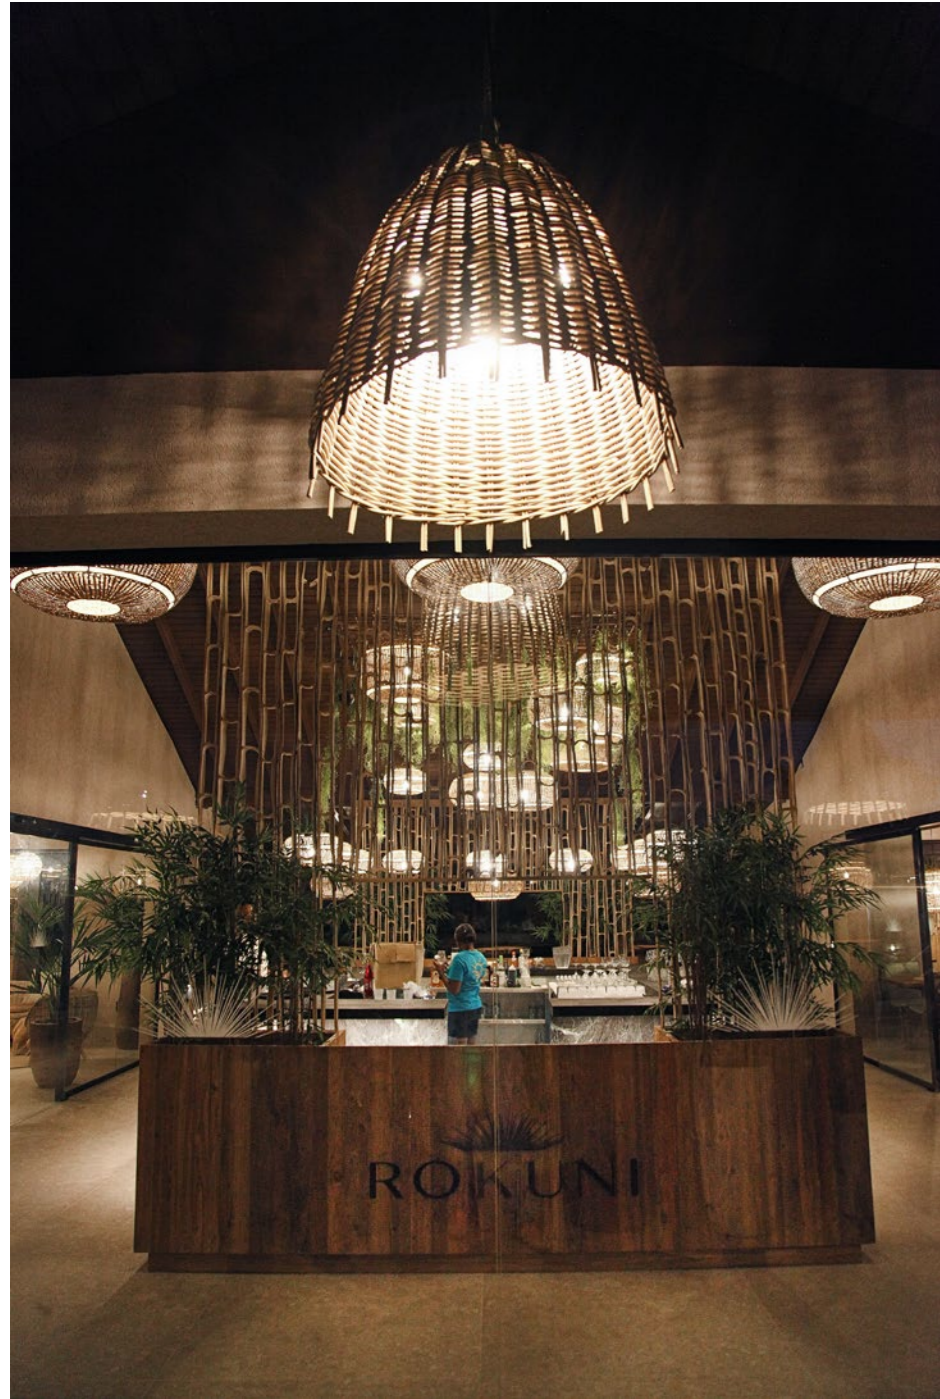

Canbowla rectangular

Heffie chair bare

Dallas sofa natural teak

Austin bench with back

Rokuni

Restaurant, Antigua

Sempre is proud to have brought its signature design philosophy to life at the new **Rokuni**, the award-winning concept by Rocks Group, now located at Sugar Ridge on Antigua's stunning west coast. Tasked with creating a space that reflects both elegance and soul, we designed an interior where natural materials, organic forms, and timeless textures come together in harmony. From the refined private dining rooms to the vibrant sushi bar and the lounge anchored by a grand piano, every detail was curated to enhance the elevated, Asian-inspired dining experience. Rokuni is more than a restaurant—it's an atmosphere, and we are honored to have shaped it.