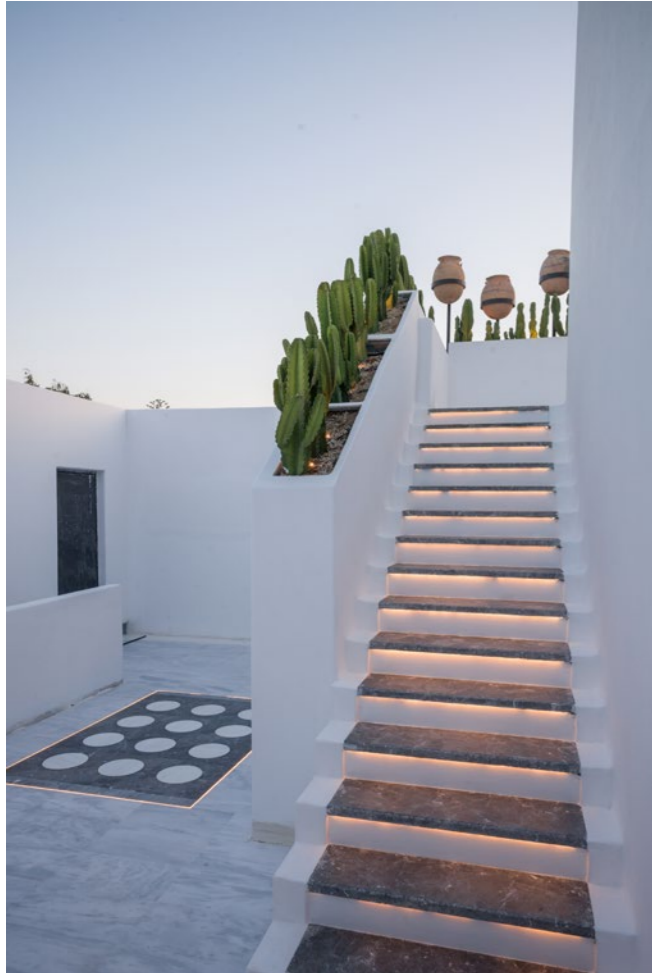

Nemo lamp small

Myconian collection

Greece

For the **Myconian Collection**, Sempre delivered an integrated package across hotels and private villas: custom lighting, furniture, décor, and bespoke elements. Reclaimed teak, natural fibers, and artisanal finishes were chosen to sit effortlessly within sun-drenched terraces and clean, contemporary architecture. The outcome is a calm, cohesive atmosphere—timeless, soulful, and distinctly Mediterranean.