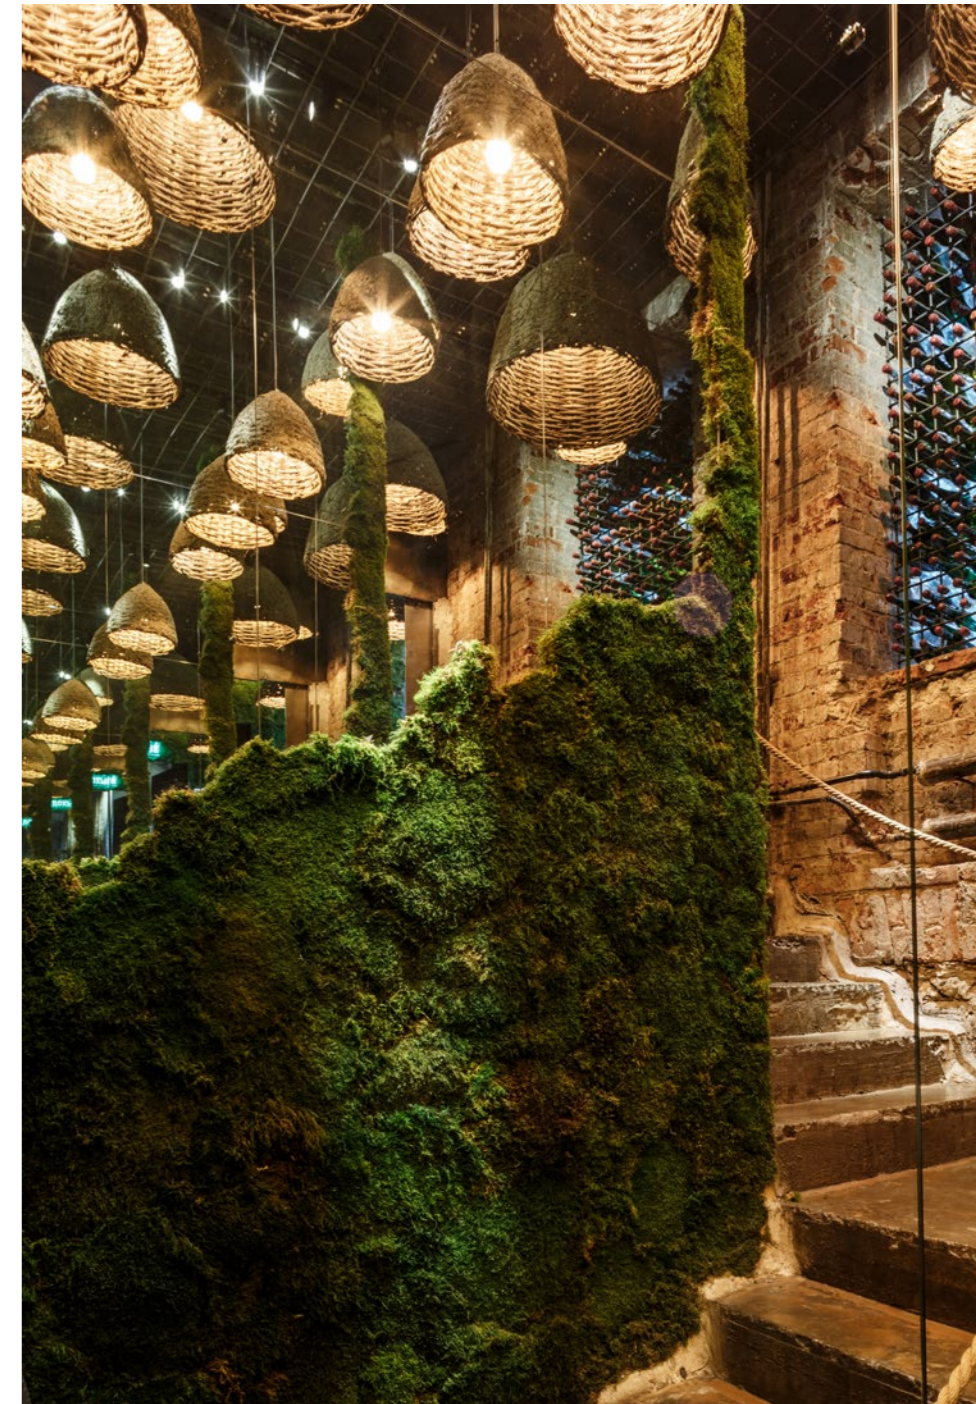

Vitrine rustic rust

Levi round basket abaca

Sempre Moscow

Restaurant, Moscow

Moscow can be intense; inside **Sempre Restaurant**, the mood shifts to calm. Conceived as an “Embassy of Freedom,” it’s a biophilic sanctuary—living canopies, layered greenery, reclaimed wood and stone, and hand-crafted textures—designed to slow the city’s pace and invite lingering. Sightlines, organic forms, and natural light make the space inherently shareable; international media have even named it among the most Instagrammable restaurants in the world.