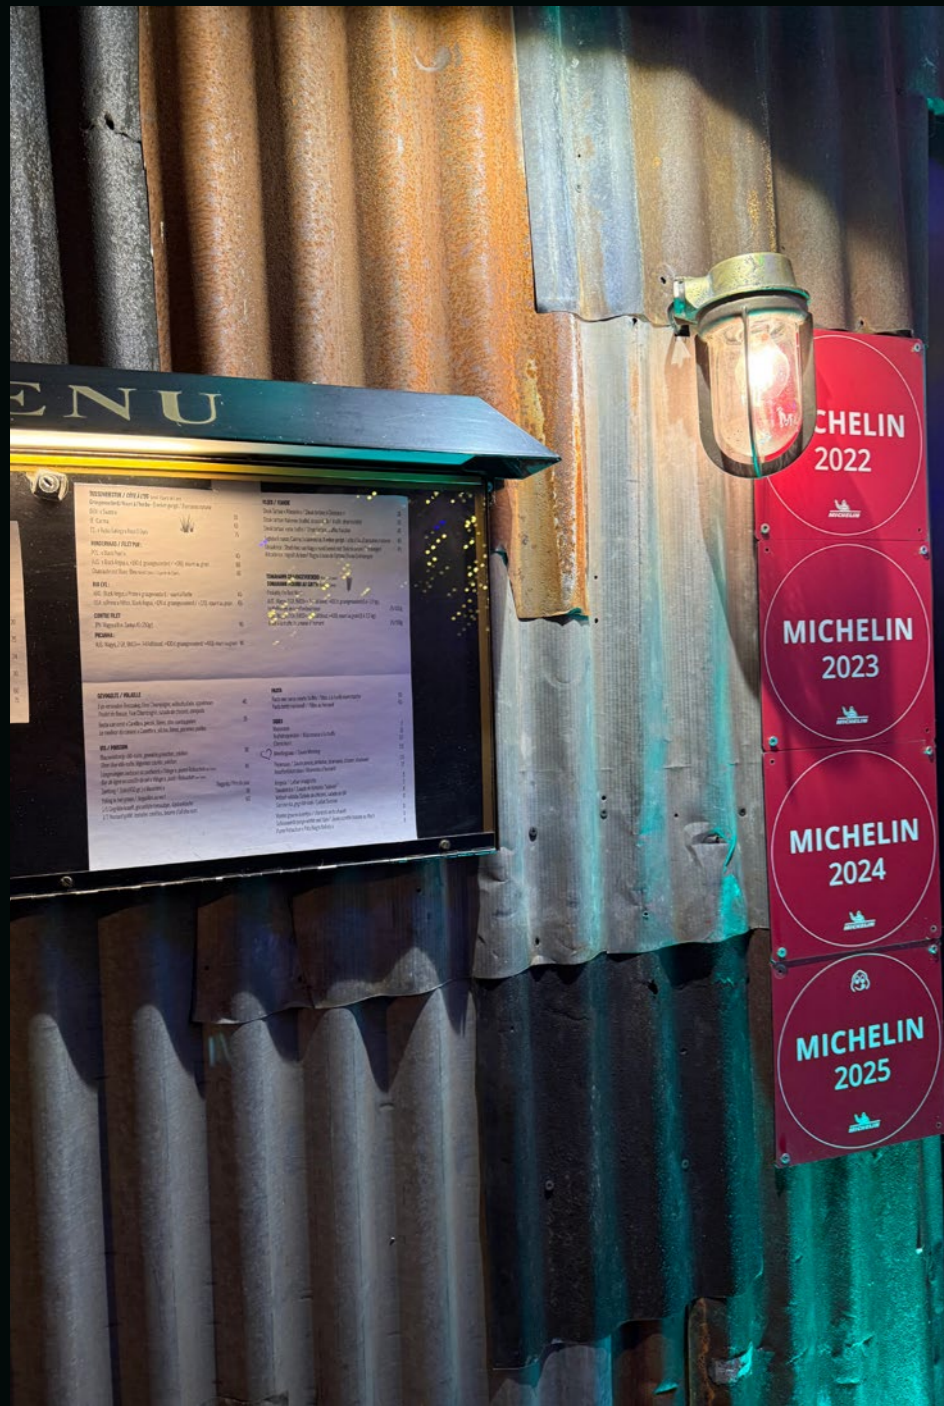

Cozy bench

Sheep's pelt hulder

Resto clash

Restaurant, Belgium

At **Resto Clash**, Sempre delivered a bold alfresco setting tuned to the restaurant's confident, convivial spirit. We designed custom long bar tables and a statement Annabel table tailored for 18, pairing reclaimed oak with Belgian bluestone. The terrace is furnished with rocky-edged marble tables, organic L-chairs, and rattan Roma chairs for relaxed, Mediterranean comfort. Signature iron cabinets with mirrored panels and other reclaimed elements add depth and practical storage. Overhead, a grid of Nemo lamps woven from reclaimed fishing nets casts a warm, textured glow. The result: an inviting outdoor room—edgy, refined, unmistakably Clash.

Products *used in the project*

Alongside the Collection pieces, Sempre delivered **architectural wall cladding** and **custom iron cabinets**, crafted to specification for a cohesive, durable finish..

1. Nemo lamp small / 4NEMO-S
2. Roma chair / 21061
3. Patje bar chair / FL680
4. Anabel
Top bluest tiré tiré / 5ANAT608072012-BTT
Foot aged oak with sayerlack / 4ANAF640090105012-AOsc
5. Roma chair 12x12 weaving / 2106112x12
6. L chair / FL432
7. Liesje round bar table natural teak outdoor / 9LITFO090110005-NT
8. Kyle
Foot aged oak w sayerlack / 4KYF070070075004-AOsc
Top carrara bouchardée puré / 5T070070004-CBP
9. Vitrine rustic rust / 4VITST060030080C-RR
10. Levi round basket small abaca / 33015S