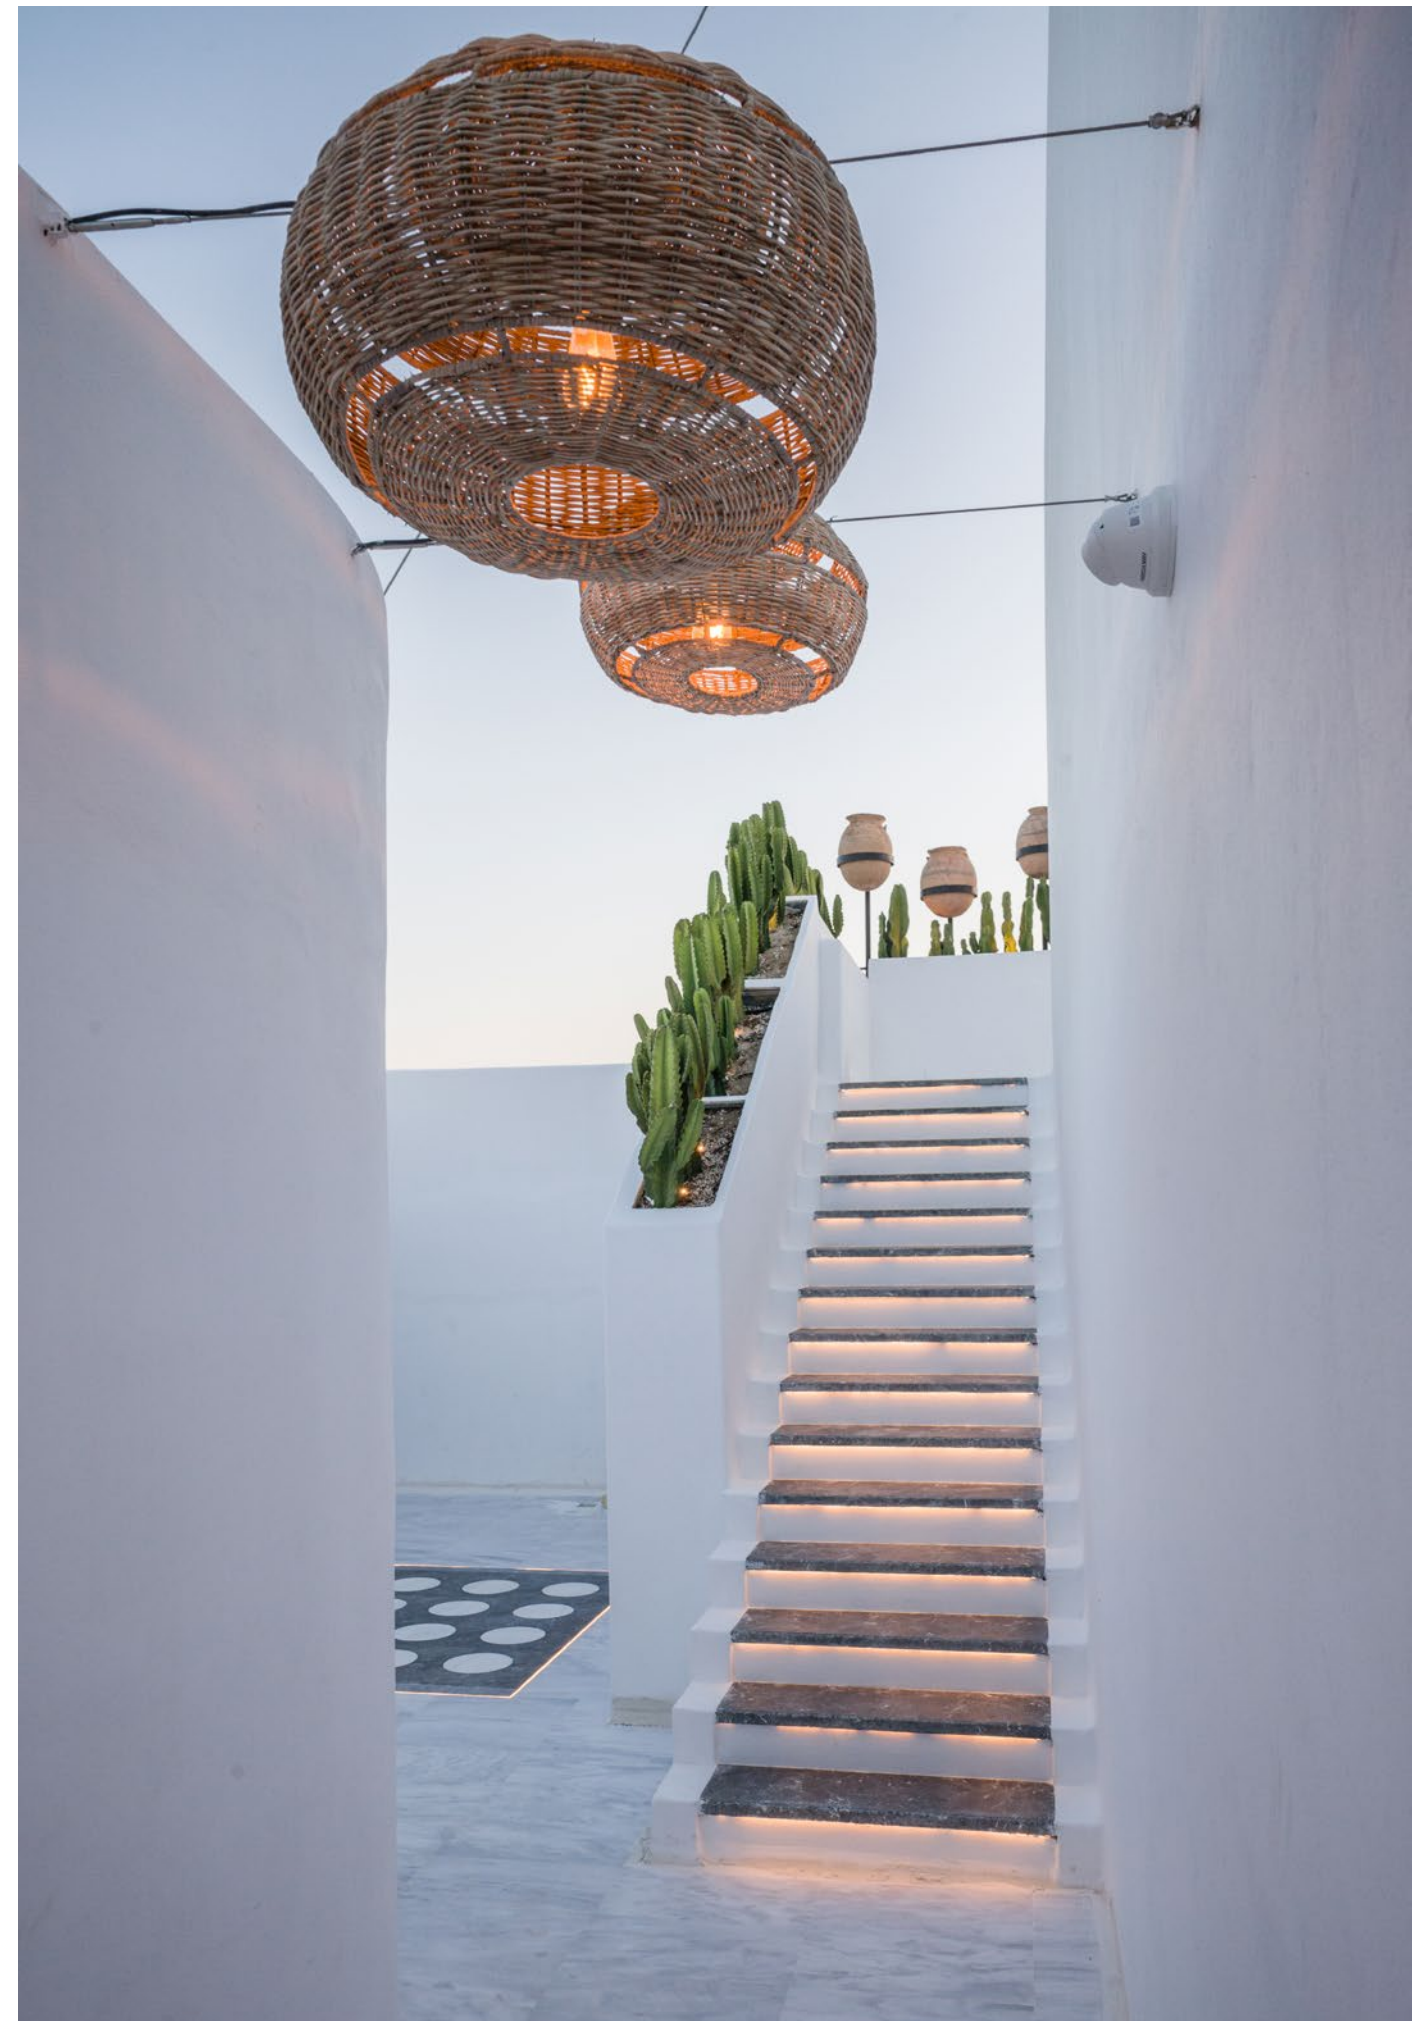

Rattan				Semi
Finish	Natural	Natural	Natural	
Code	220914S	220914M	220914L	
Dimensions (cm)	ø 48 × h.25	ø 64 × h.35	ø 80 × h.49