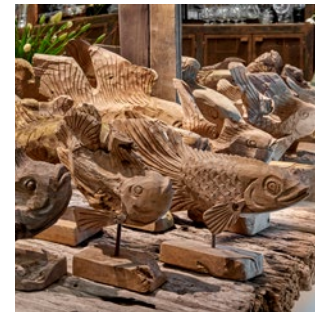

82

Ornaments & more