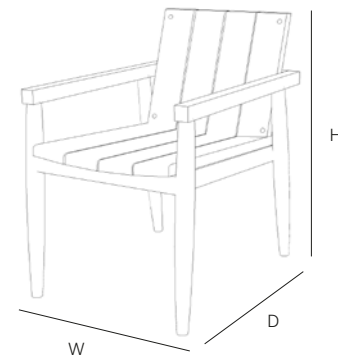

## L chair

Teak root		Outdoor
Finish	Natural	
Code	FL432	
Dimensions (cm)	60 × 60 × h.75	

W × D × H  
width × depth × height