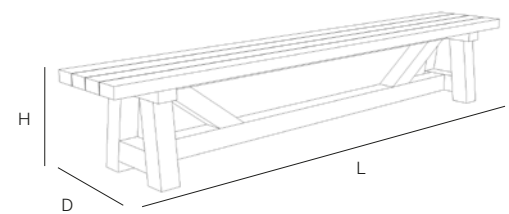

L × D × H
length × depth × height