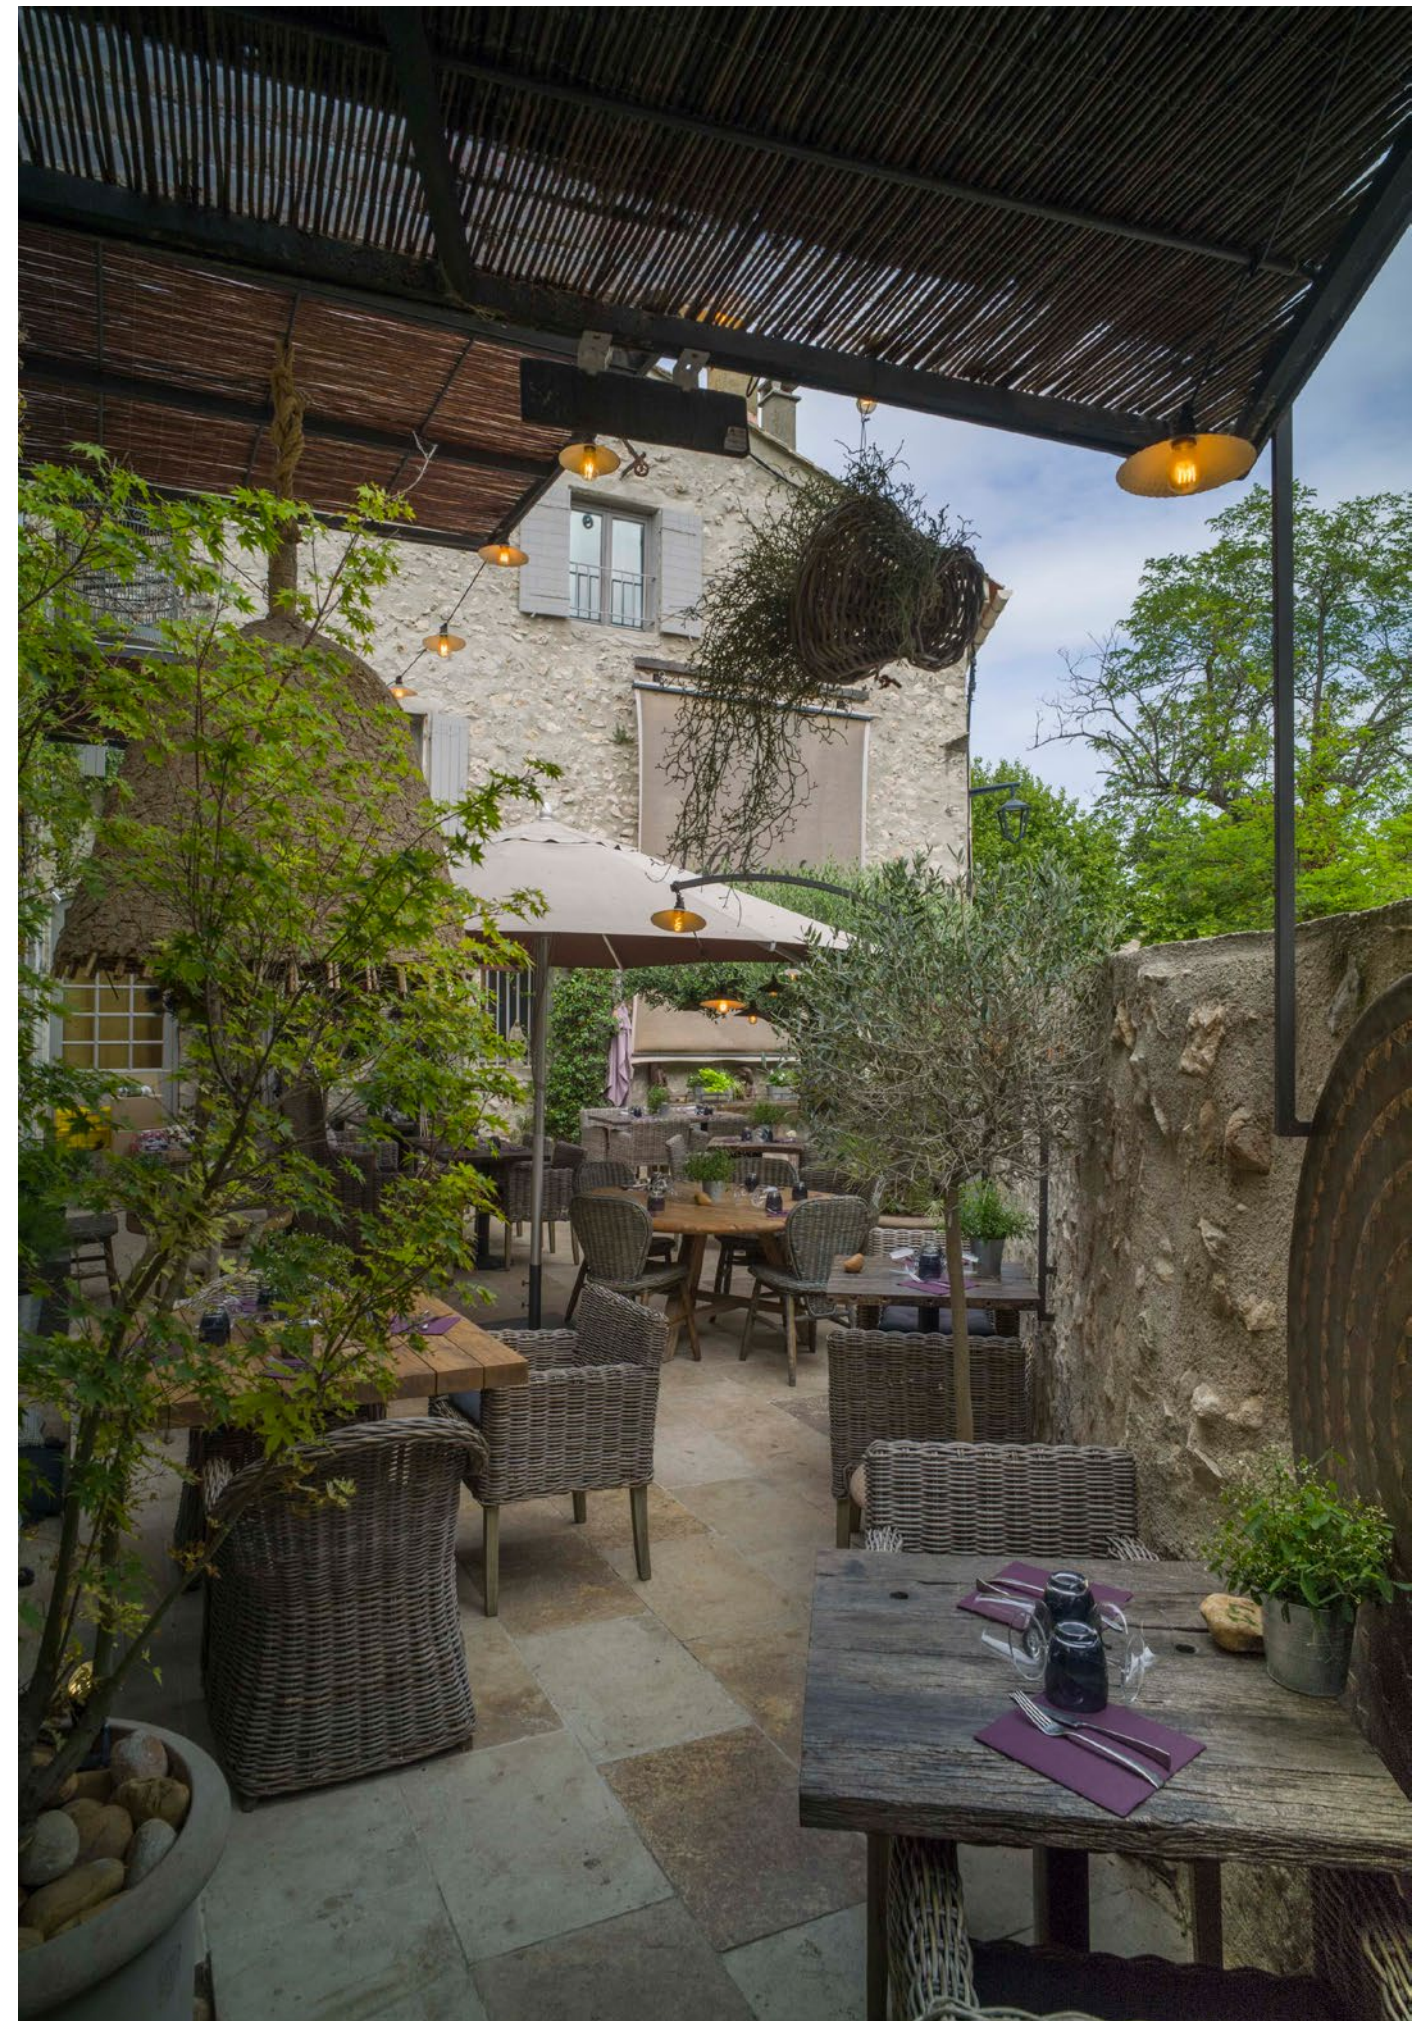

Kyle square

Recycled teak	Outdoor
Finish	Natural
Code	9KYTFO070070075004-NT
Dimensions (cm)	70 × 70 × h.75

Kyle round

Recycled teak	Outdoor
Finish	Natural
Code	9KYTFO070070075004-NT
Dimensions (cm)	ø 70 × h.75

Hans

Bluestone top
not included

Teak branches	Semi
Finish	Natural
Code	FL106
Dimensions (cm)	ø 70 × h.78