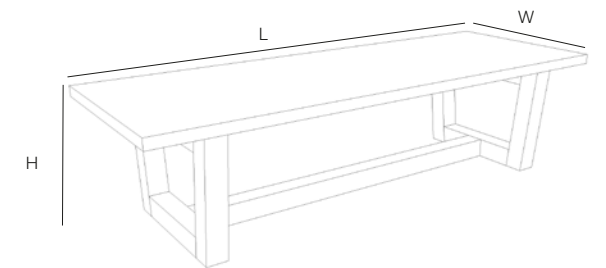

L × W × H
length × width × height