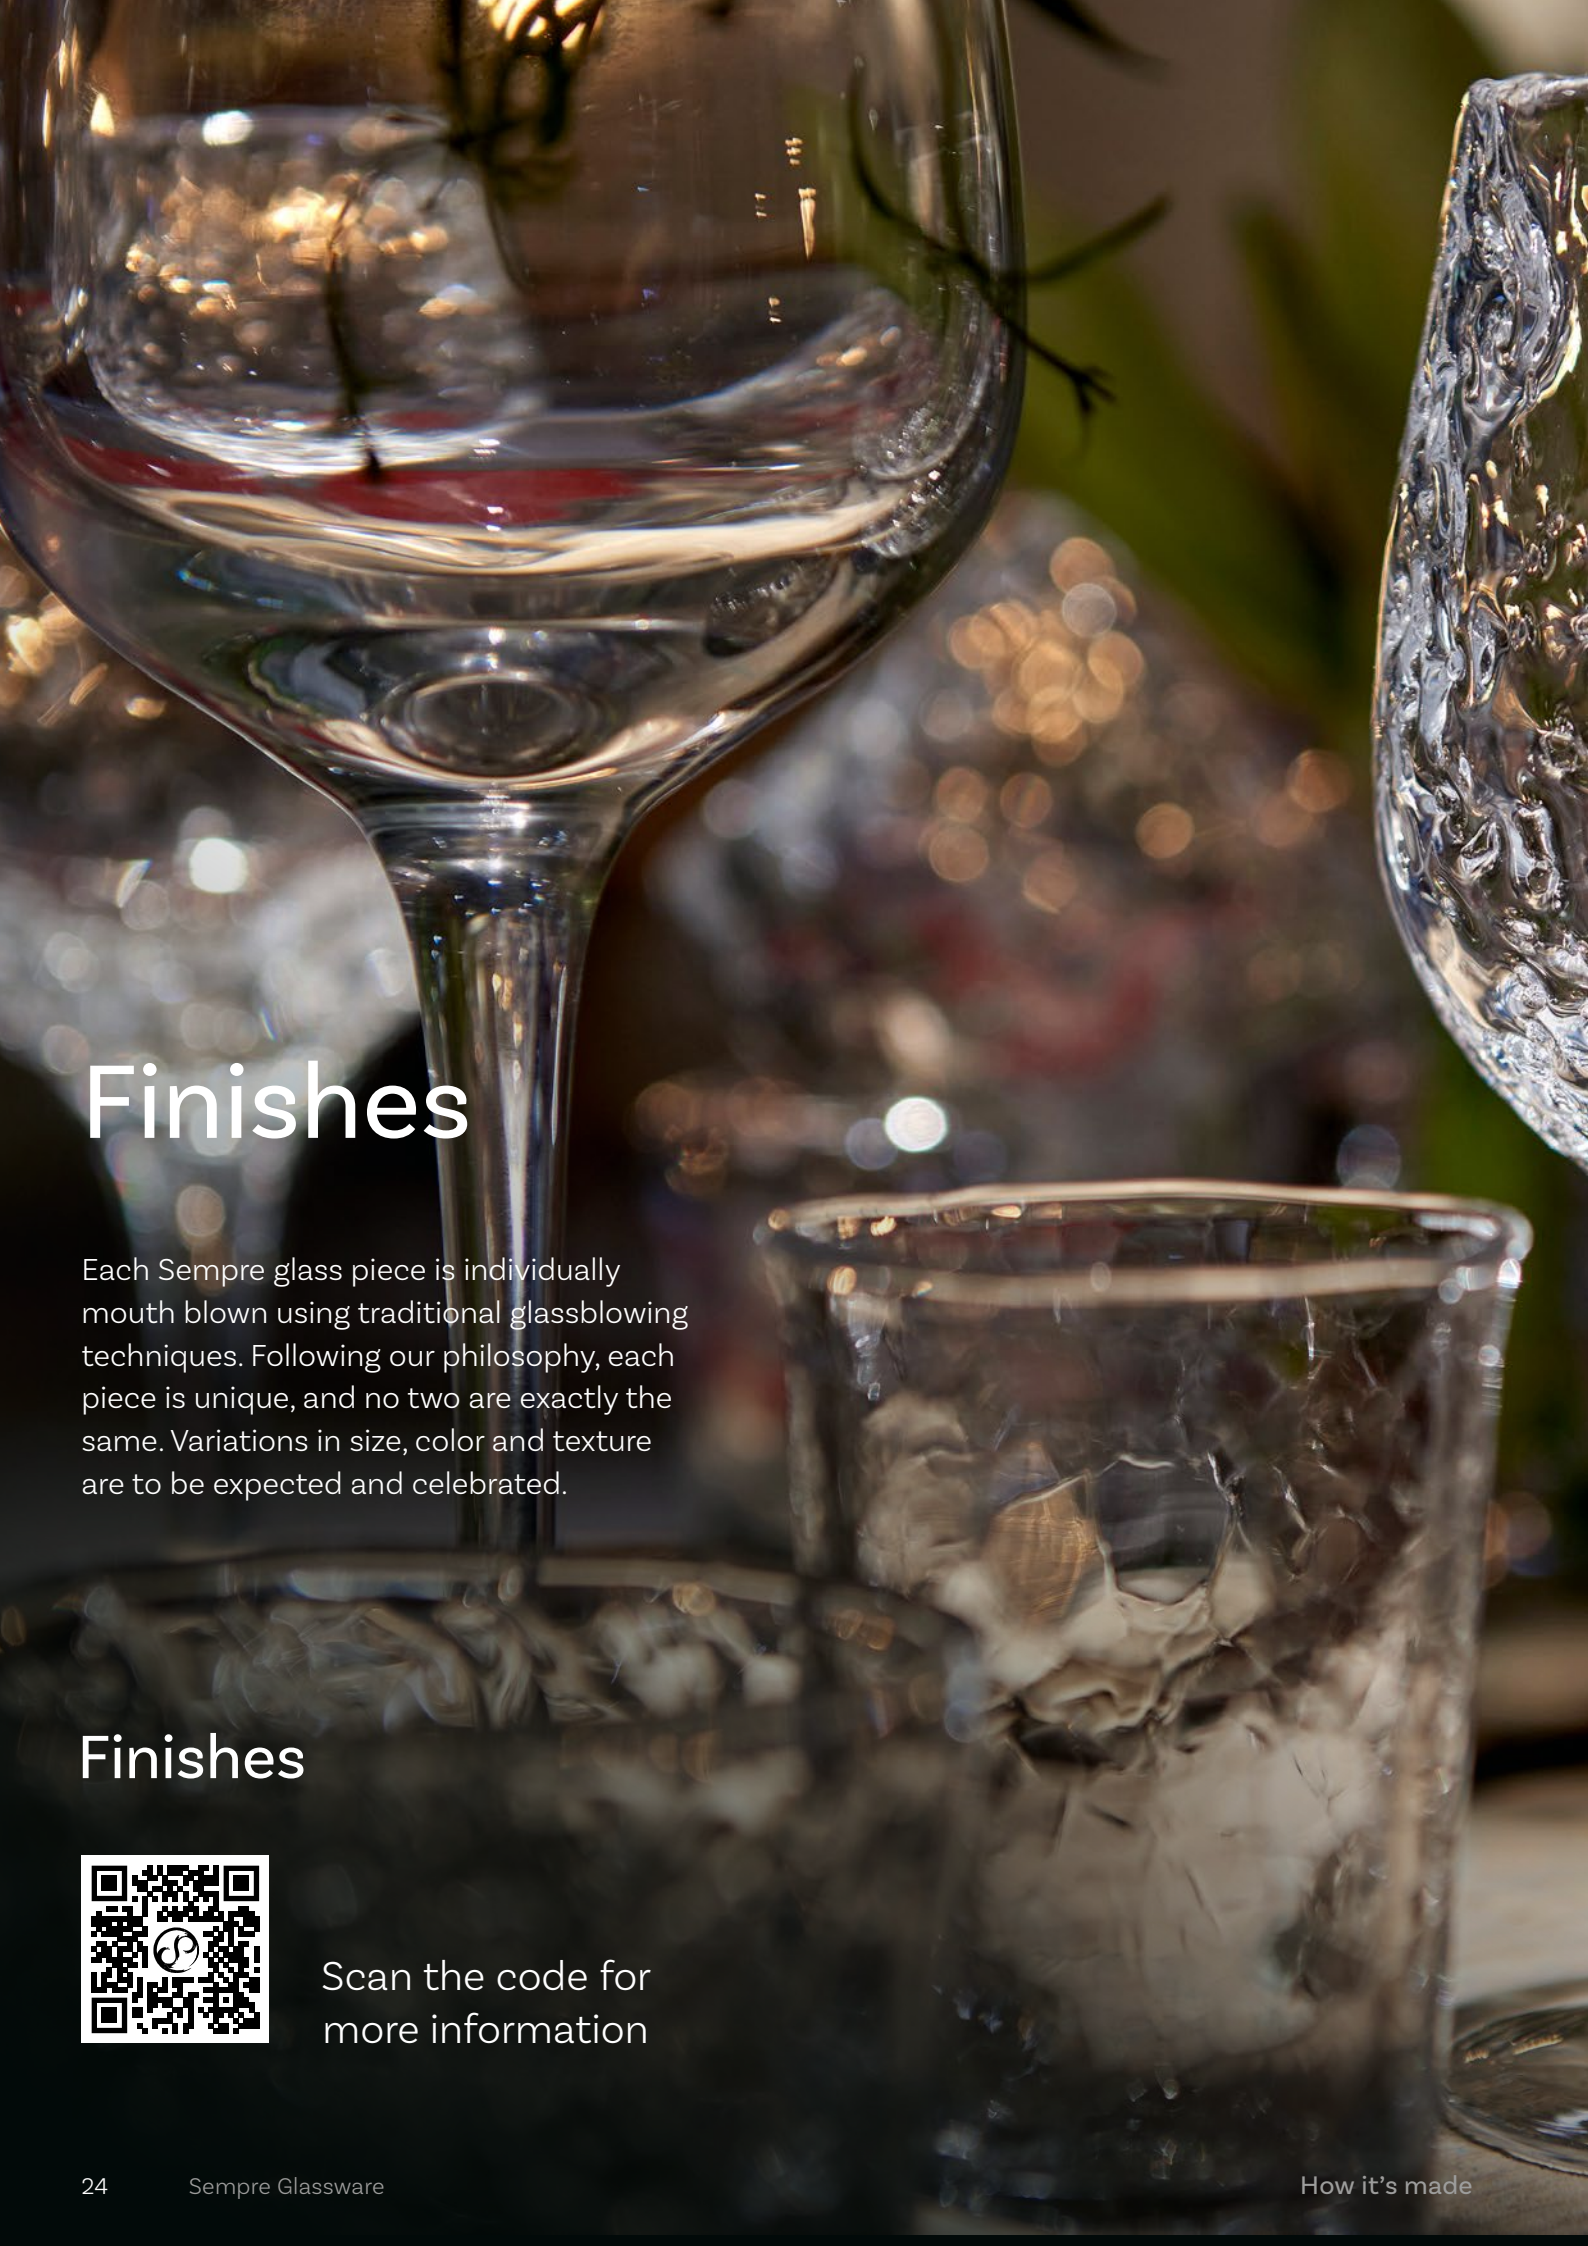

Finishes

Each Sempre glass piece is individually mouth blown using traditional glassblowing techniques. Following our philosophy, each piece is unique, and no two are exactly the same. Variations in size, color and texture are to be expected and celebrated.

Finishes

Scan the code for more information

Each product has its characteristics, which are primarily determined by the type of glass. You can choose from three colors and different finishes: from clear to cracklé!