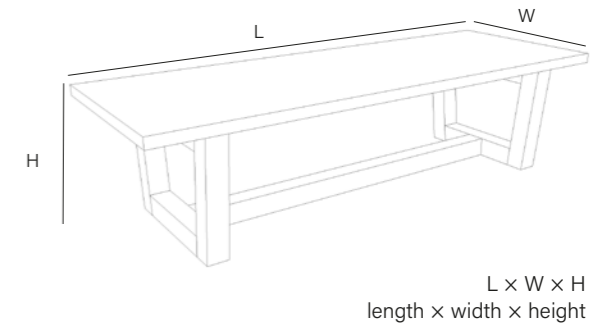

Liesje

Recycled teak	Outdoor
Finish	Natural
Code	9LITFO076076004-NT
Dimensions (cm)	ø 76 × h.76

Shuki

Recycled teak	Outdoor
Finish	Natural
Code	9SHTFO2900970750060-NT
Dimensions (cm)	290 × 97 × h.75

Kyle round