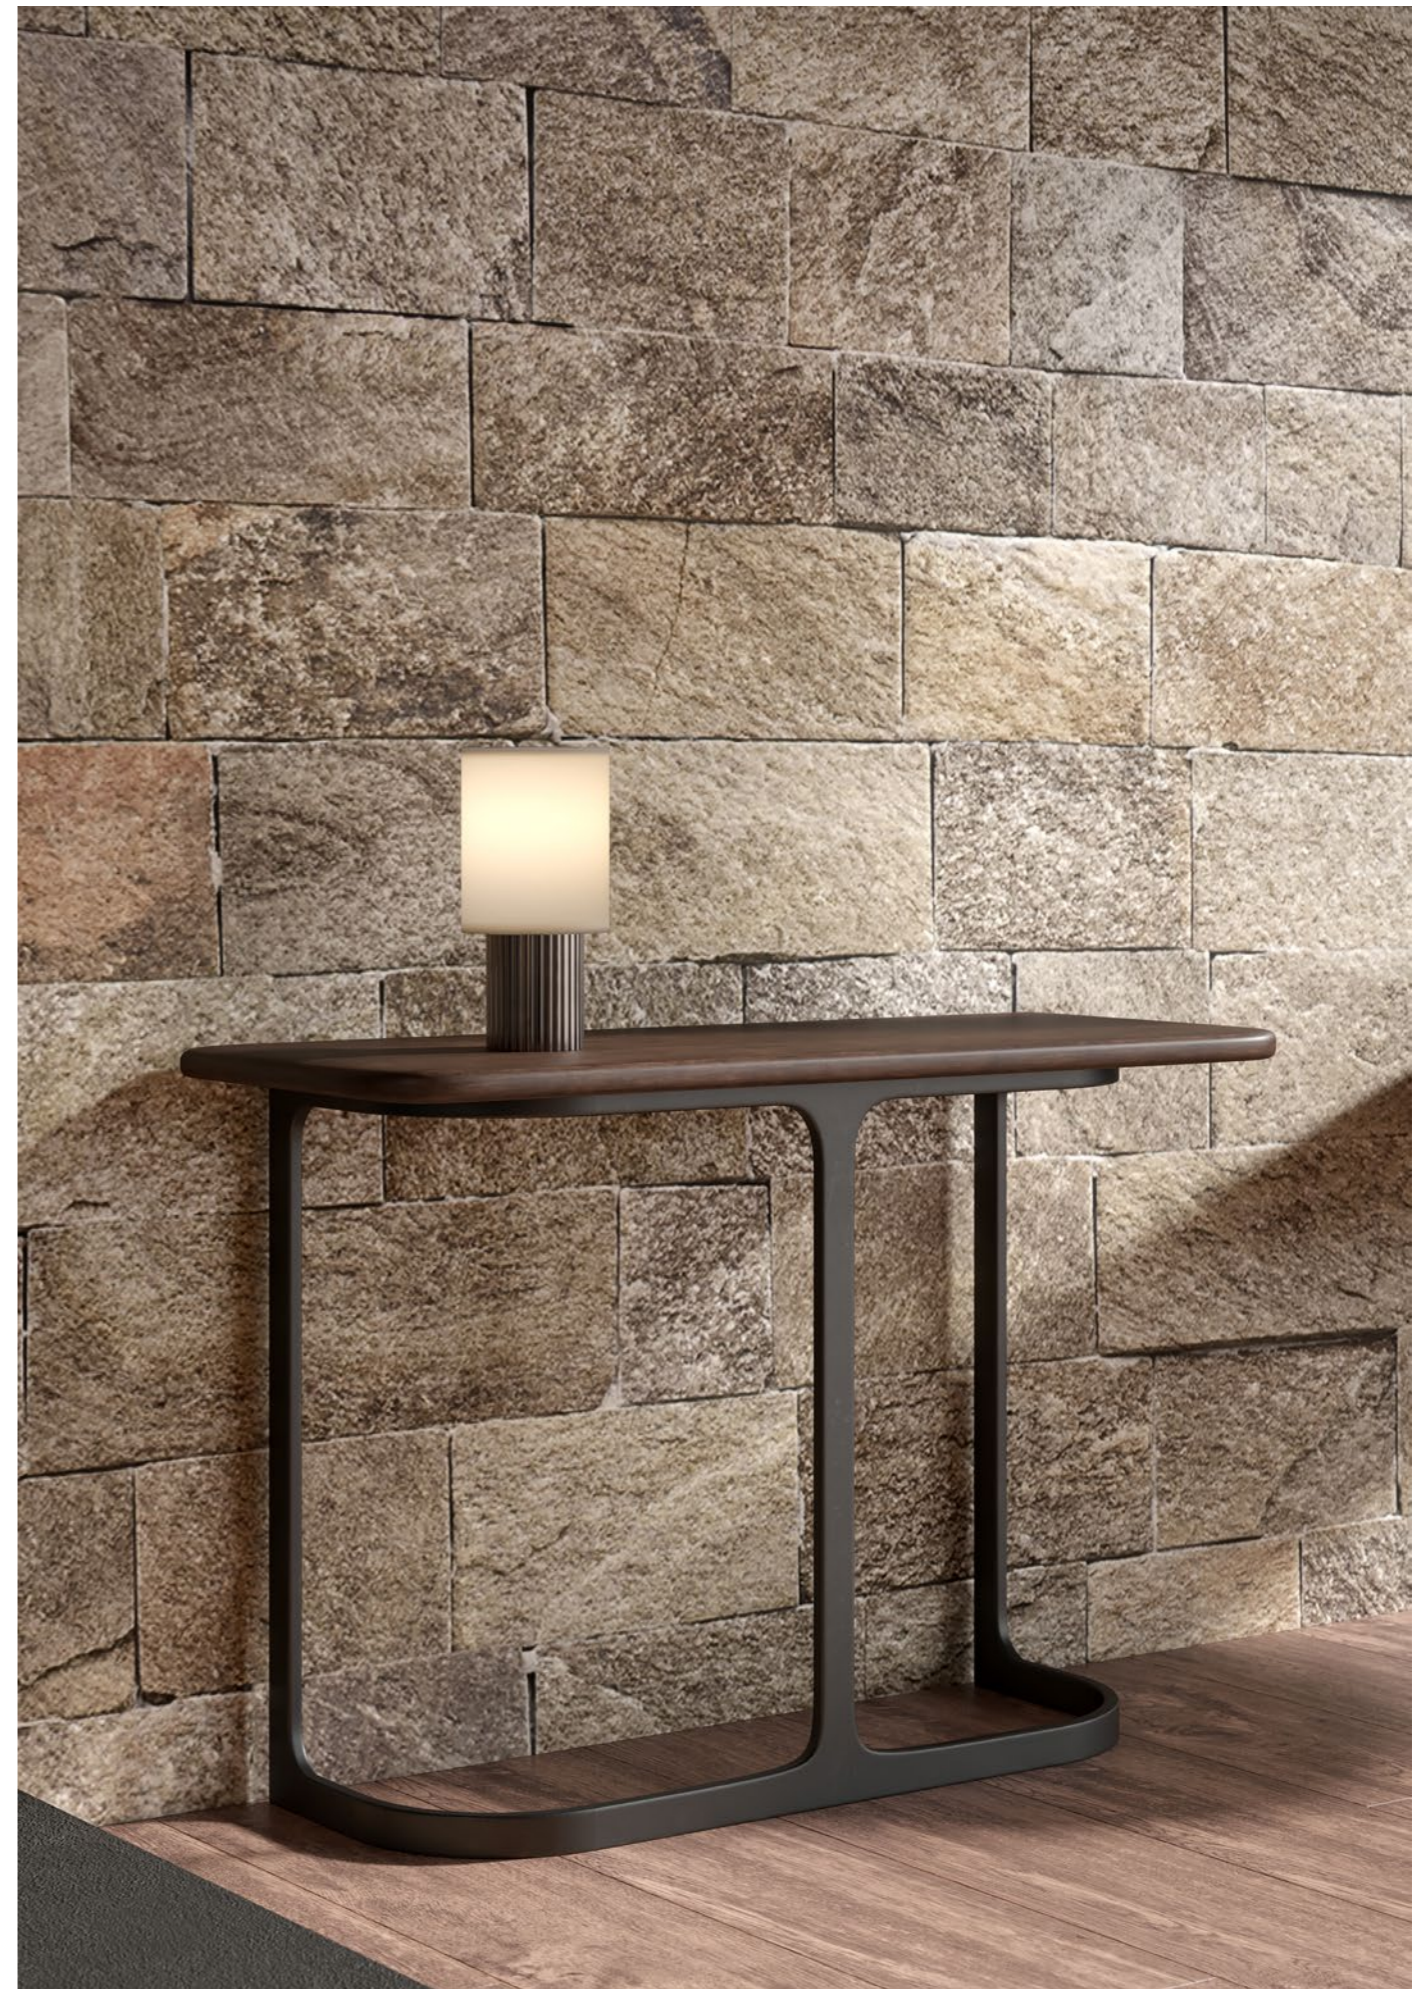

Brasil

Excl. top

Recycled teak		Indoor
Finish	Patrone	
Code	9BRC-PAT	
Dimensions (cm)	186 x 60 x h.100	

Jimmy

Teak root		Outdoor
Finish	Natural	
Code	RA006	
Dimensions (cm)	100 x 35 x h.80	

Gaudi

NEW

Bare wood		Indoor
Finish	Natural	
Code	9CGA-BA	
Dimensions (cm)	220 × 50 × h.70	