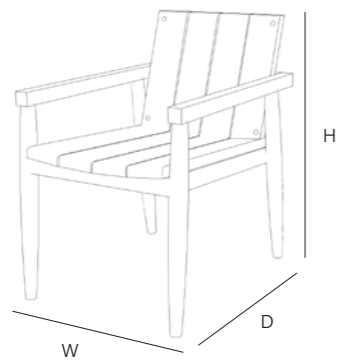

Louisa

W x D x H
width x depth x height

	Outdoor
Recycled teak	
Finish	Natural
Code	7DCLOACG-NT
Dimensions (cm)	47 x 50 x h.75

L chair

Teak root		Outdoor
Finish	Natural	
Code	FL432	
Dimensions (cm)	60 × 60 × h.75	