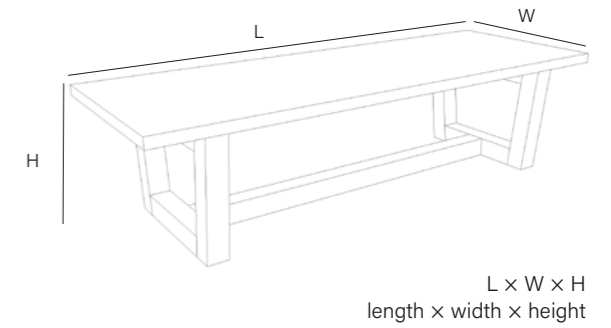

Recycled teak	Outdoor
Finish	Natural
Code	9SHTFO2900970750060-NT
Dimensions (cm)	290 × 97 × h.75
Price	5.445,00€