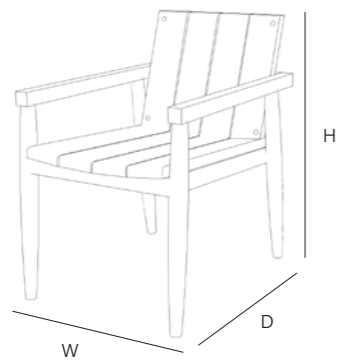

Louisa

W x D x H
width x depth x height

	Outdoor
Recycled teak	
Finish	Natural
Code	7DCLOACG-NT
Dimensions (cm)	47 x 50 x h.75
Price	496,00€

L chair

Teak root	Outdoor
Finish	Natural
Code	FL432
Dimensions (cm)	60 × 60 × h.75
Price	345,00€