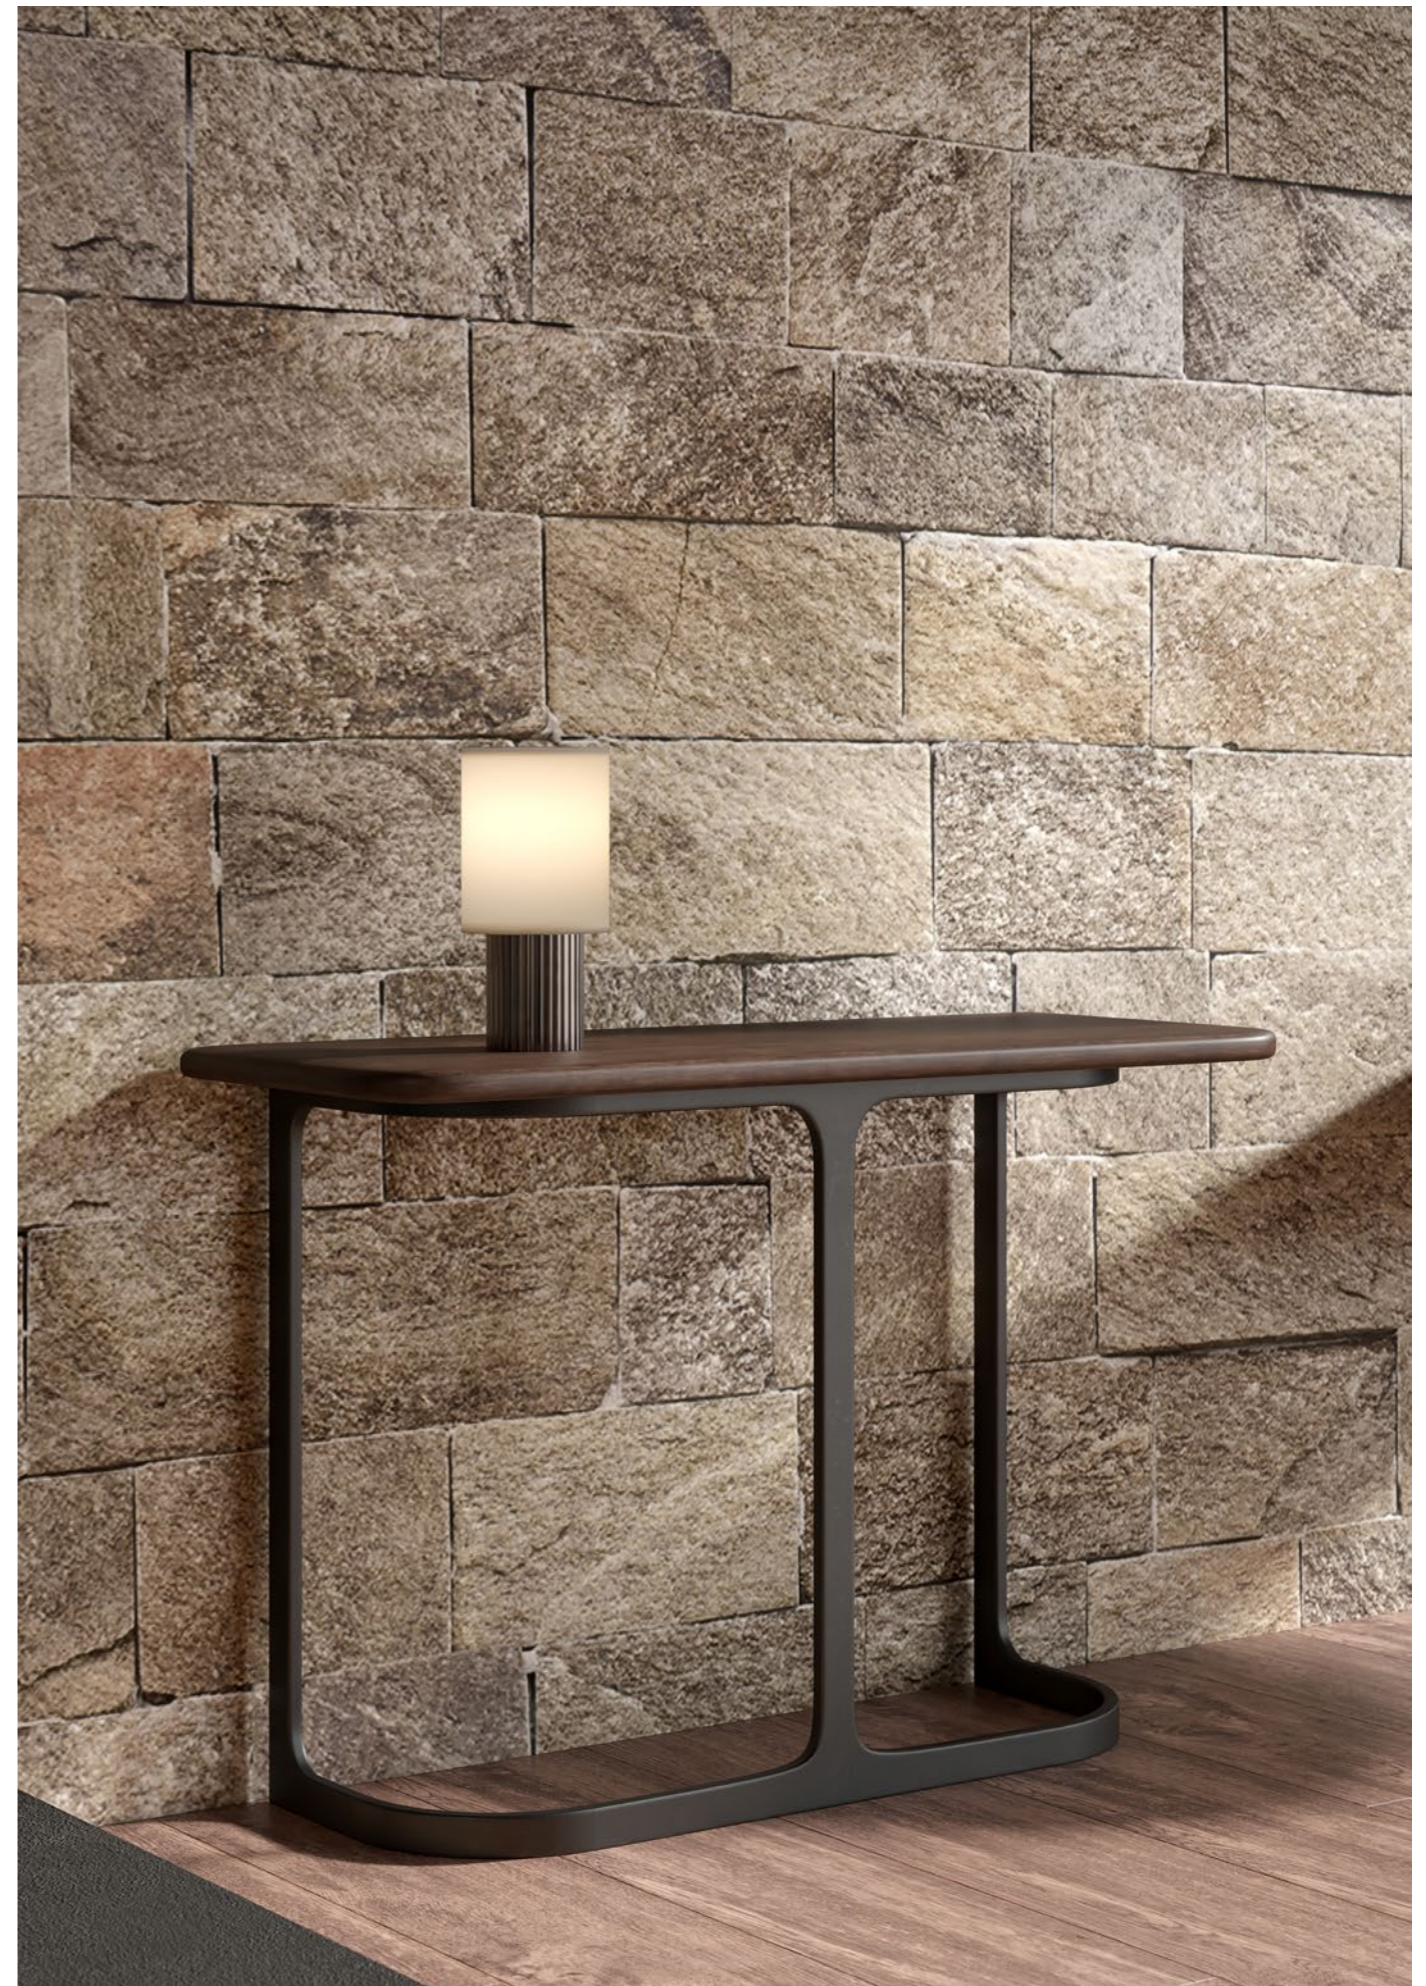

Jimmy

Teak root		Outdoor
Finish	Natural	
Code	RA006	
Dimensions (cm)	100 × 35 × h.80	
Price	887,00€