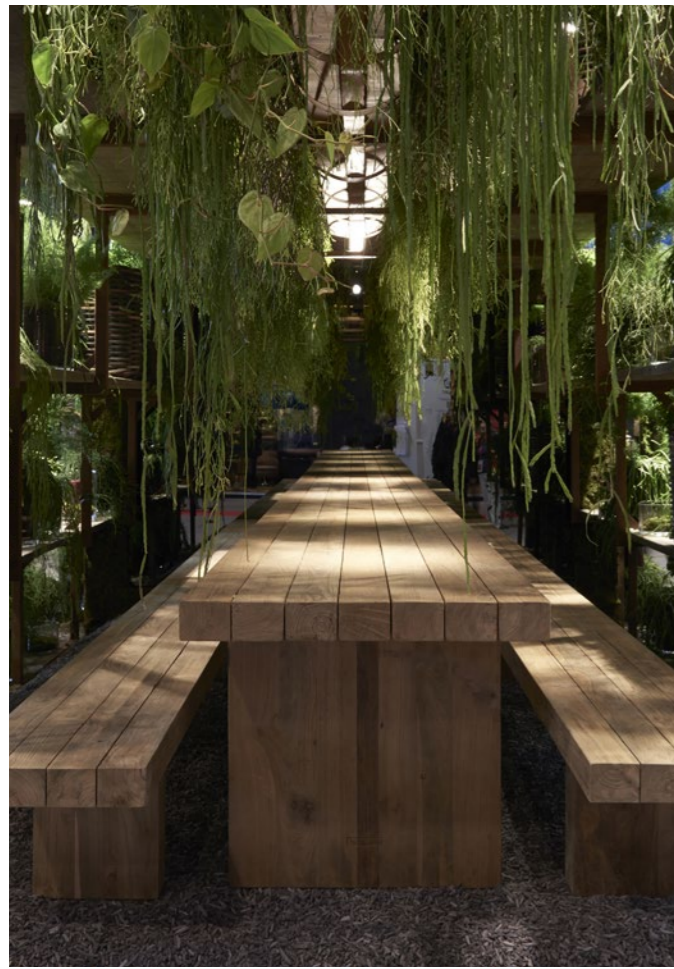

Isabelle

Recycled teak		Outdoor
Finish	Natural	
Code	9ISTFO280080075005-NT	
Dimensions (cm)	280 × 80 × h.75	
Price	2.550,00€	

Gunter rectangular

Recycled teak		Outdoor
Finish	Natural	Natural
Code	9GUTFO240080075005-NT	9GUTFO300090075005-NT
Dimensions (cm)	240 × 80 × h.75	300 × 90 × h.75
Price	2.793,00€	3.802,00€

Santi

Recycled teak		Outdoor
Finish	Natural	Natural
Code	9STFO240080075005-NT	9STFO300090075005-NT
Dimensions (cm)	240 × 80 × h.75	300 × 90 × h.75
Price	2.460,00€	3.382,00€

Gunter round

Recycled teak		Outdoor
Finish	Natural	Natural
Code	9GUTFO3L130075005-NT	9GUTFO4L160075005-NT
Dimensions (cm)	∅ 130 × h.75	∅ 160 × h.75
Price	2.351,00€	3.474,00€